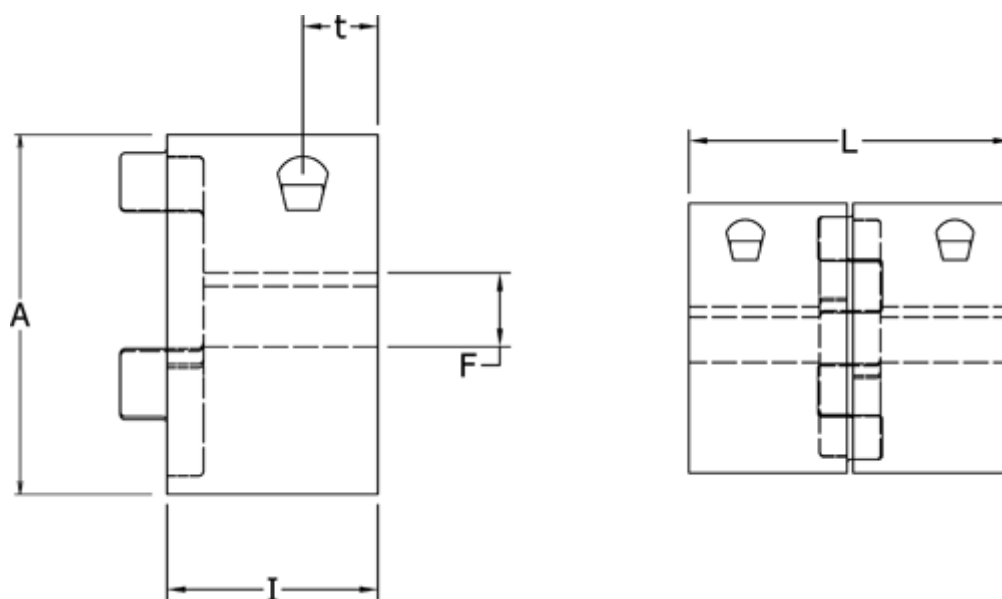

Article number: 3335038M020

Description: Clamping Hub Klonex ES 38/45  
ALU Aluminium, Bore 20H7 mm

## Measures

A = 80  
F = 20  
I = 45  
L = 114  
t = 16.0